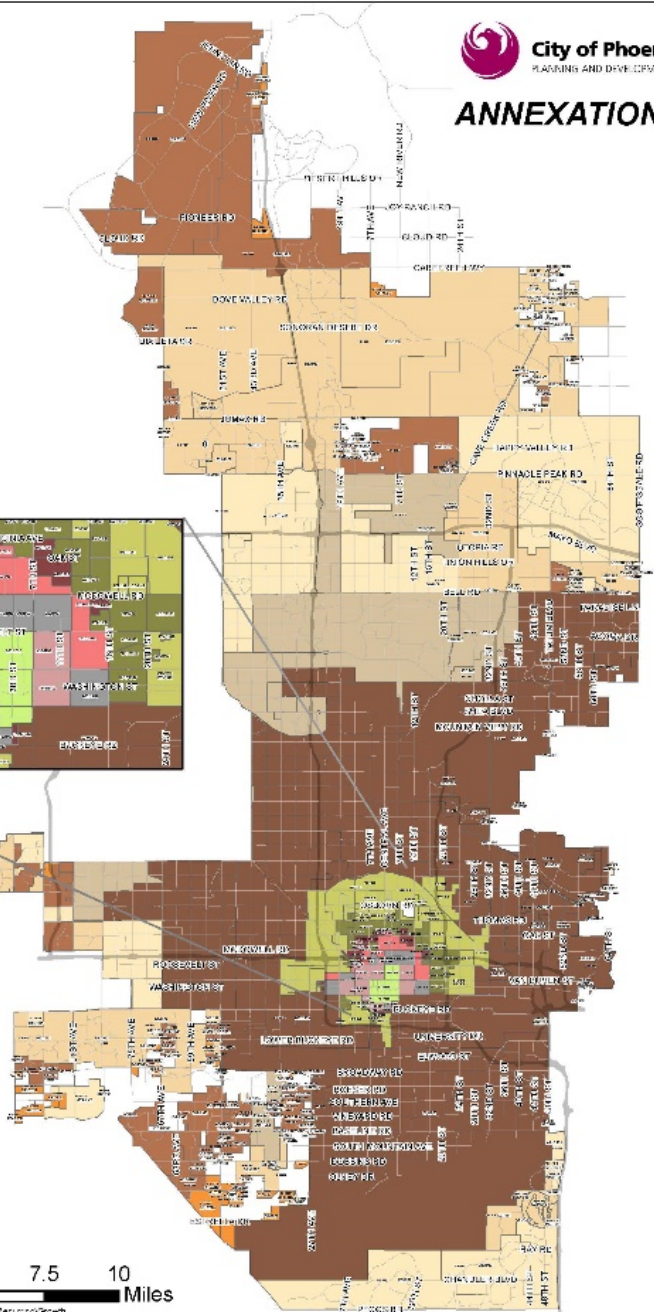

PHOENIX ANNEXATION: AGENDA

- **Remarks: (15 minutes)**
 - Dr. Christine Marín, Curator Emerita, Chicano Research Collection, ASU Library
 - Dr. Eduardo Pagán, Associate Professor, School of Humanities, Arts and Cultural Studies, ASU West
 - **Readings:** Review advance archival documents from the Arizona Collection featuring Charles Elmer Papers **(10 minutes)**
 - **Discussion:** Break into discussion tables, assign recorder/reporter **(30 minutes)**
facilitators:
 - Dr. Shirley Rose, Department of English
 - Glenn Newman, Department of English
 - **Report/Evaluate:** Report discussion highlights, participants evaluate event **(20 minutes)**
-

DISCUSSION QUESTIONS

- Does this material accurately represent the history of annexation in Phoenix? Why or why not?
 - Why do you think the donor gave this material to ASU?
 - What other sources are available to study Annexation at Phoenix?
 - What sources are needed to present a more complete view of these events?
 - How would you use this material in your teaching?
 - How would you use this material in your research?
-

ANNEXATION MAP

- 1885-1894
- 1895-1904
- 1905-1914
- 1915-1924
- 1925-1934
- 1935-1944
- 1945-1954
- 1955-1964
- 1965-1974
- 1975-1984
- 1985-1994
- 1995-2004
- 2005-2014

NSP01_Narr02_TeamPopdofec01.rpt020808

PHOENIX ANNEXATION OVERVIEW

- 1940 Phoenix population was 65,414
- 1940-1955: Phoenix grows from 9.6 to 29 square miles
- City annexation program begins in 1956
- By December 1960 Phoenix grew to 187.4 square miles (population 439,170)
- 1987: 389.8 square miles