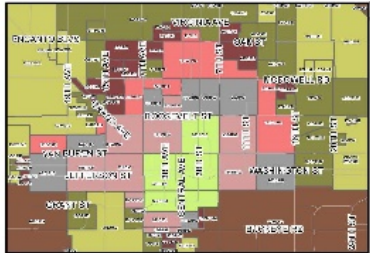

PHOENIX ANNEXATION: AGENDA

- **Remarks: (15 minutes)**
 - Dr. Christine Marín, Curator Emerita, Chicano Research Collection, ASU Library
 - Dr. Eduardo Pagán, Associate Professor, School of Humanities, Arts and Cultural Studies, ASU West
 - **Readings:** Review advance archival documents from the Arizona Collection featuring Charles Elmer Papers **(10 minutes)**
 - **Discussion:** Break into discussion tables, assign recorder/reporter **(30 minutes)**
facilitators:
 - Dr. Shirley Rose, Department of English
 - Glenn Newman, Department of English
 - **Report/Evaluate:** Report discussion highlights, participants evaluate event **(20 minutes)**
-

ANNEXATION MAP

- 1885-1894
- 1895-1904
- 1905-1914
- 1915-1924
- 1925-1934
- 1935-1944
- 1945-1954
- 1955-1964
- 1965-1974
- 1975-1984
- 1985-1994
- 1995-2004
- 2005-2014

NSP01_Narr02_TeamPopdofec01.rpt020808